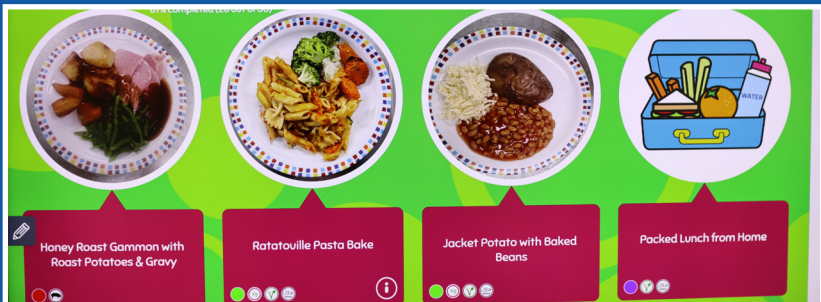

Welcome to Porters Grange Primary School & Nursery

Our School Routine in Nursery

Our daily routine

We come into nursery, hang our coats on our pegs and register. We also choose our lunch if we are staying all day.